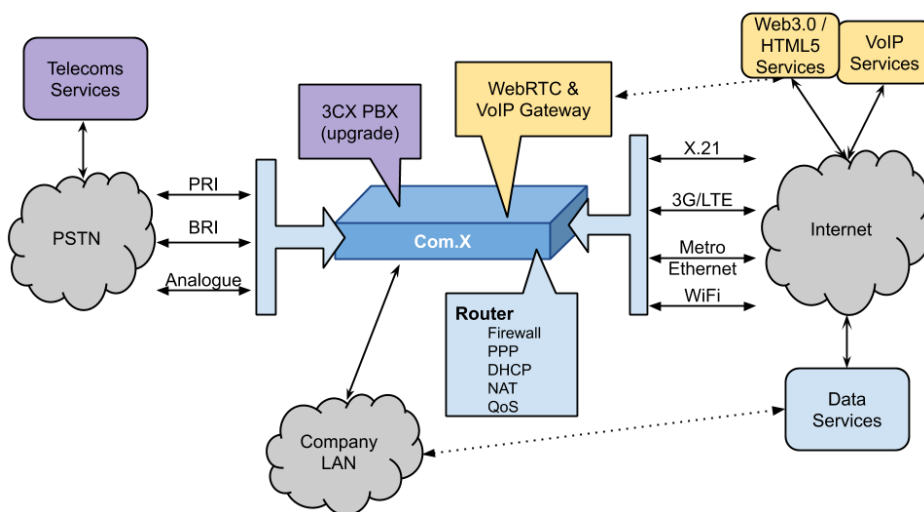

# Integrated Access Gateway

Secure Business Communications

Any Device, Any Place

farsouth  
networks

Access a new world of feature rich, connected anywhere telephony, at low cost and low risk

wanderbox

## Voice, Data & Web Services Convergence

- Router/Firewall
- TDM & VoIP Gateway
- Managed Voice and Data services
- POPIA Compliant Call Recording (Atmos integration, from Call Cabinet)

## The Integrated Communicator

- **Managed Services:** wanderweb<sup>net</sup> ready, for secure, host portal to connect, provision and maintain ANY device on ANY network
- **Data:** Router, Firewall, Networking, QoS
- **Telecoms:** Analogue (FXS, FXO), ISDN (BRI, PRI)
- **VoIP:** SIP (TCP & UDP)
- **WebRTC**
- **Broadband IP:** Ethernet, X.21
- **Fixed Wireless Access:** LTE (cat 5 or 6)
- **Software upgrade path:** 3CX PBX

# Integrated Access Gateway

Secure Business Communications  
Any Device, Any Place

**farsouth**  
networks